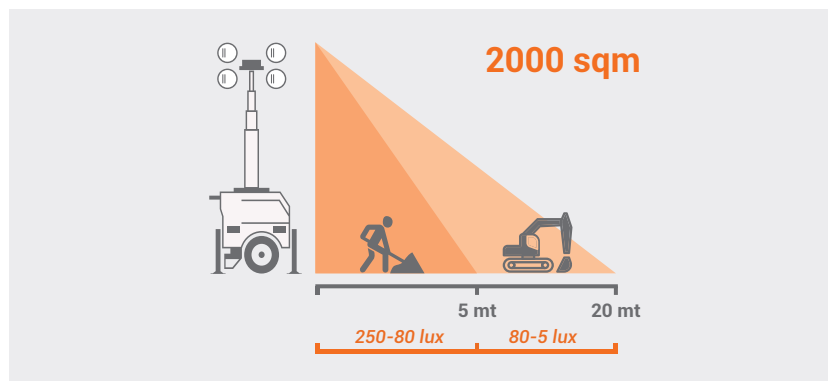

LB Series

LUX B.one

TECHNICAL DATA

Dimensions & weight

Dimensions min.	mm	1190 X 800 X 2400
Dimensions max.	mm	1500 X 900 X 5500
Total weight without fuel	Kg	360

Features

Floodlight	W	4 X 100 W
Lamps type	W	Multi Led
Floodlight IP level		69K
Battery type		AGM 12 V 140 Ah
Batteries number		2
Running time	h	11
Charging time	h	9
Lifting method		manual
Wind stability	km/h	110
Optional		light sensor

SUPER SILENT

NO EMISSIONS

NO MAINTENANCE

NO FUEL COSTS

Illuminated Area // 5 lux min.

Luxtower: Via Strada Nuova, 28 - 27050 Codevilla (PV) ITALY | TLF. +39 0383 365544 | Fax +39 0383 49702

LUXTOWER ongoing policy is in continuous improvement. The company reserves the right to modify the technical specifications and items described in this catalogue at any time and without notice for technical or commercial reasons. Product images are shown for information only. LUXTOWER® - 2016© All rights reserved.