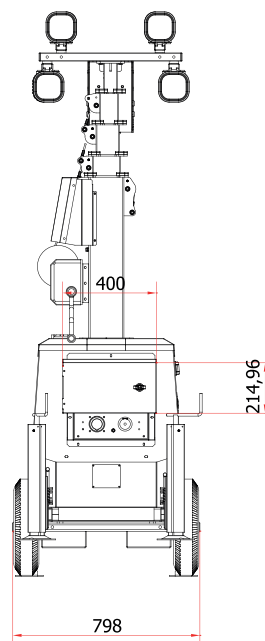

LB Series

LUX B.one

TECHNICAL DATA

Dimensions & weight

Dimensions min.	mm	1190 X 800 X 2400
Dimensions max.	mm	1500 X 900 X 5500
Total weight without fuel	Kg	360

Features

Floodlight	W	4 X 100 W
Lamps type	W	Multi Led
Floodlight IP level		69K
Battery type		AGM 12 V 140 Ah
Batteries number		2
Running time	h	11
Charging time	h	9
Lifting method		manual
Wind stability	km/h	110
Optional		light sensor

SUPER SILENT

NO EMISSIONS

NO MAINTENANCE

NO FUEL COSTS

Illuminated Area // 5 lux min.

Luxtower: Via Strada Nuova, 28 - 27050 Codevilla (PV) ITALY | TLF. +39 0383 365544 | Fax +39 0383 49702

LUXTOWER ongoing policy is in continuous improvement. The company reserves the right to modify the technical specifications and items described in this catalogue at any time and without notice for technical or commercial reasons. Product images are shown for information only. LUXTOWER® - 2016© All rights reserved.