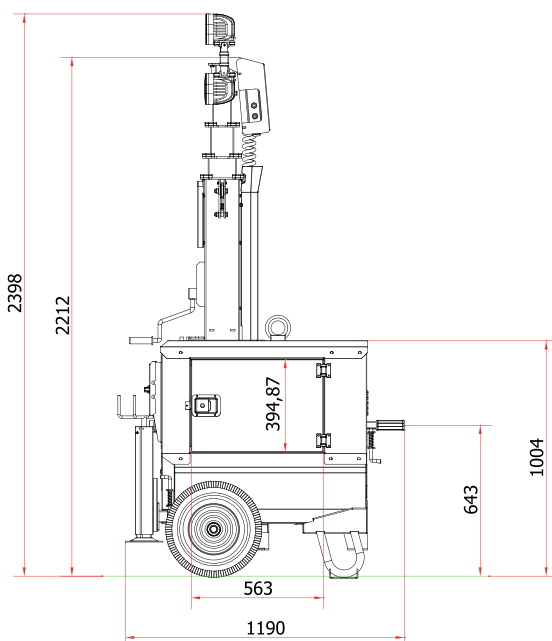

LB Series

LUX B.one

TECHNICAL DATA

Dimensions & weight

Dimensions min.	mm	1190 X 800 X 2400
Dimensions max.	mm	1500 X 900 X 5500
Total weight without fuel	Kg	360

Features

Floodlight	W	4 X 100 W
Lamps type	W	Multi Led
Floodlight IP level		69K
Battery type		AGM 12 V 140 Ah
Batteries number		2
Running time	h	11
Charging time	h	9
Lifting method		manual
Wind stability	km/h	110
Optional		light sensor

SUPER SILENT

NO EMISSIONS

NO MAINTENANCE

NO FUEL COSTS

Illuminated Area // 5 lux min.

Luxtower: Via Strada Nuova, 28 - 27050 Codevilla (PV) ITALY | TLF. +39 0383 365544 | Fax +39 0383 49702

LUXTOWER ongoing policy is in continuous improvement. The company reserves the right to modify the technical specifications and items described in this catalogue at any time and without notice for technical or commercial reasons. Product images are shown for information only. LUXTOWER® - 2016© All rights reserved.